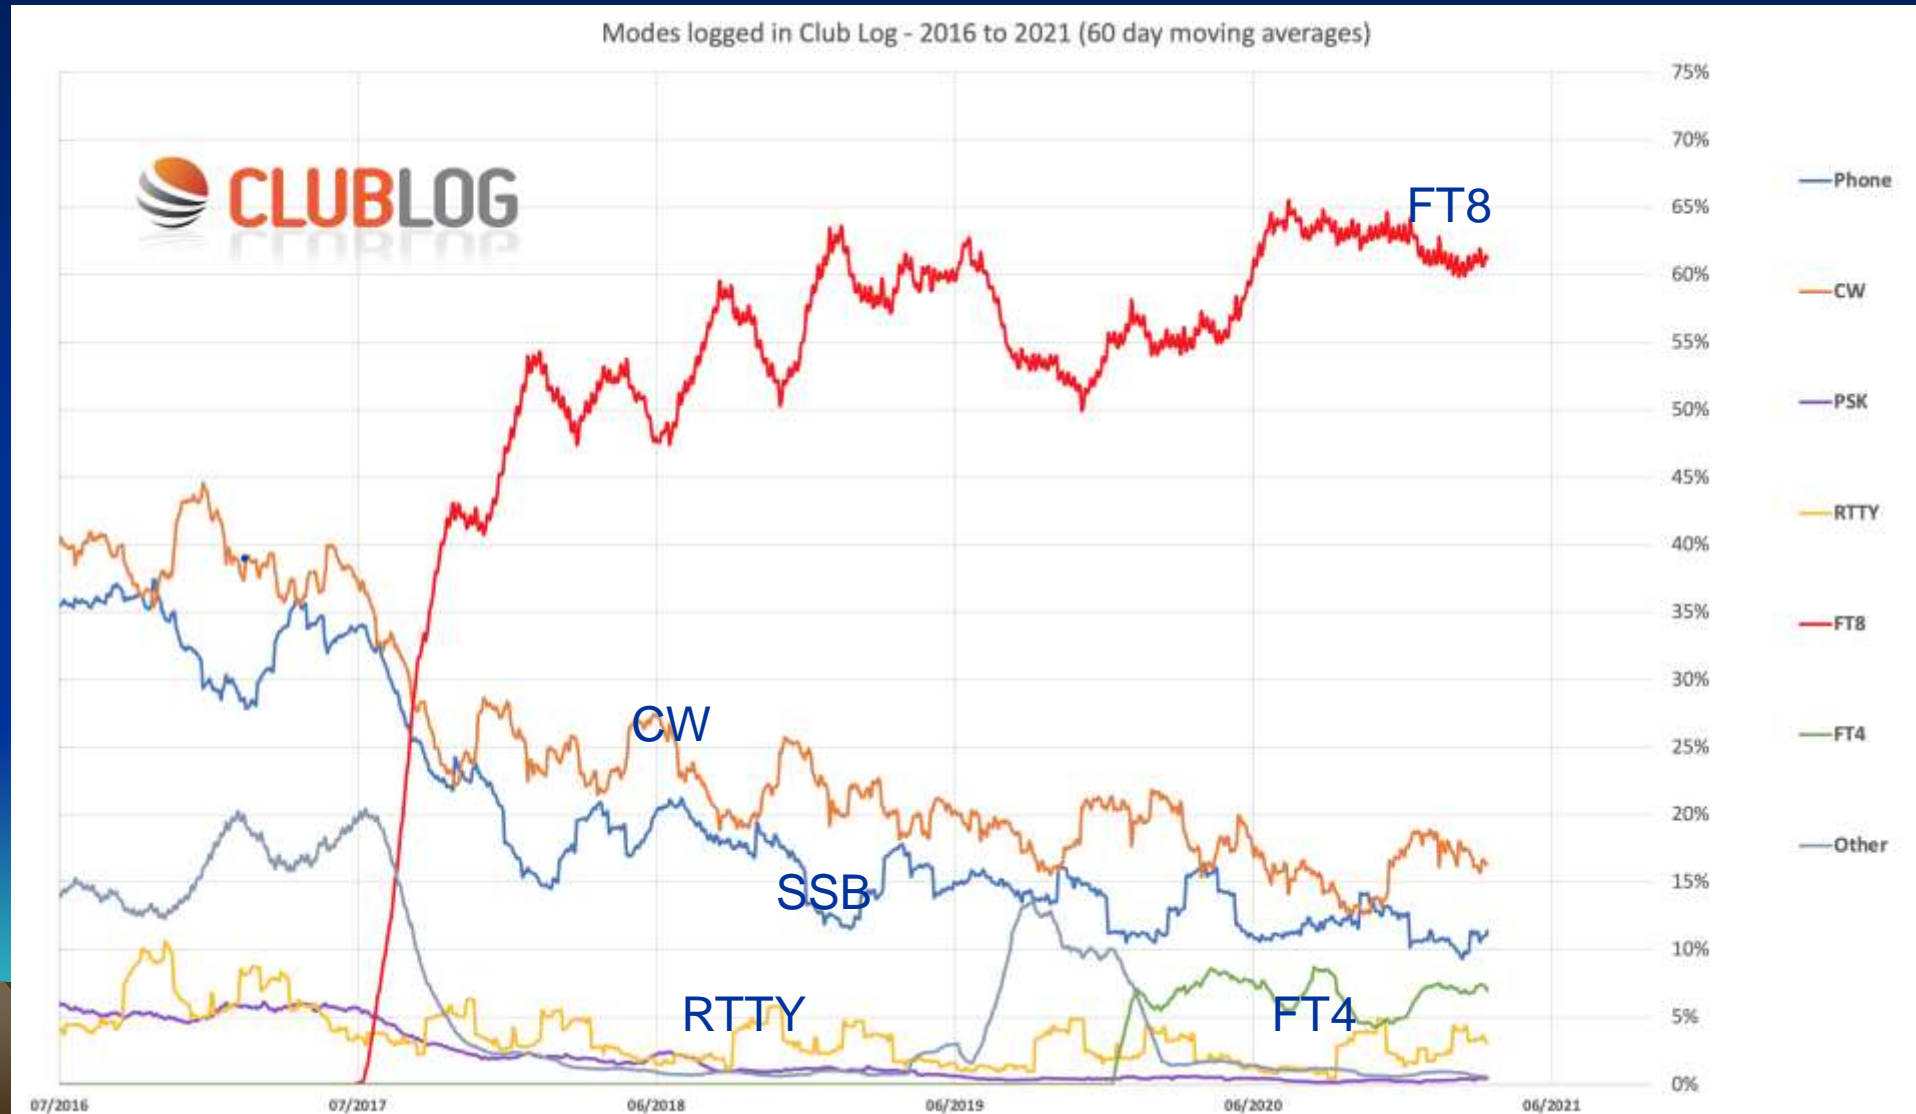

Mode Usage Evaluation

What do you need?

- Transceiver for the band desired*
- Laptop/Desktop with sound card*
- Hardware interface between computer and radio (usually USB)
- Software – Readily available & free