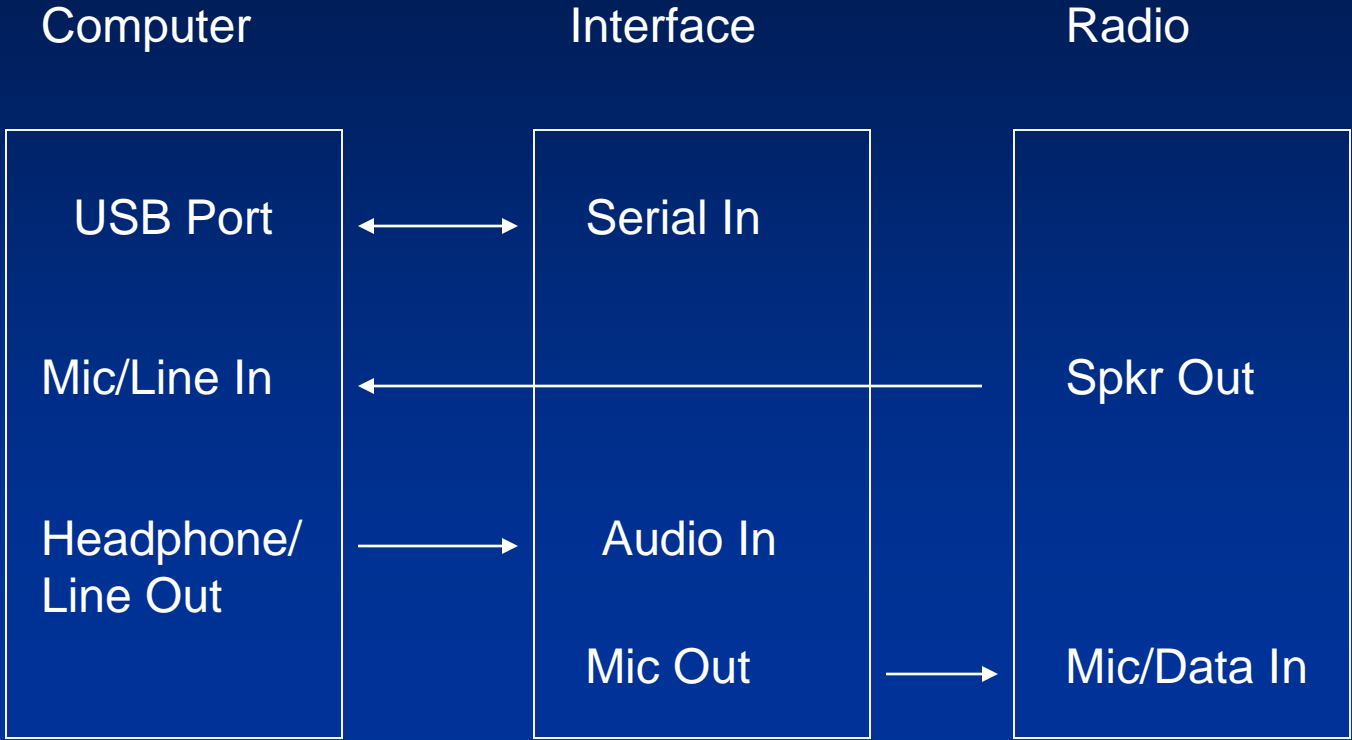

Digital Audio Flowchart