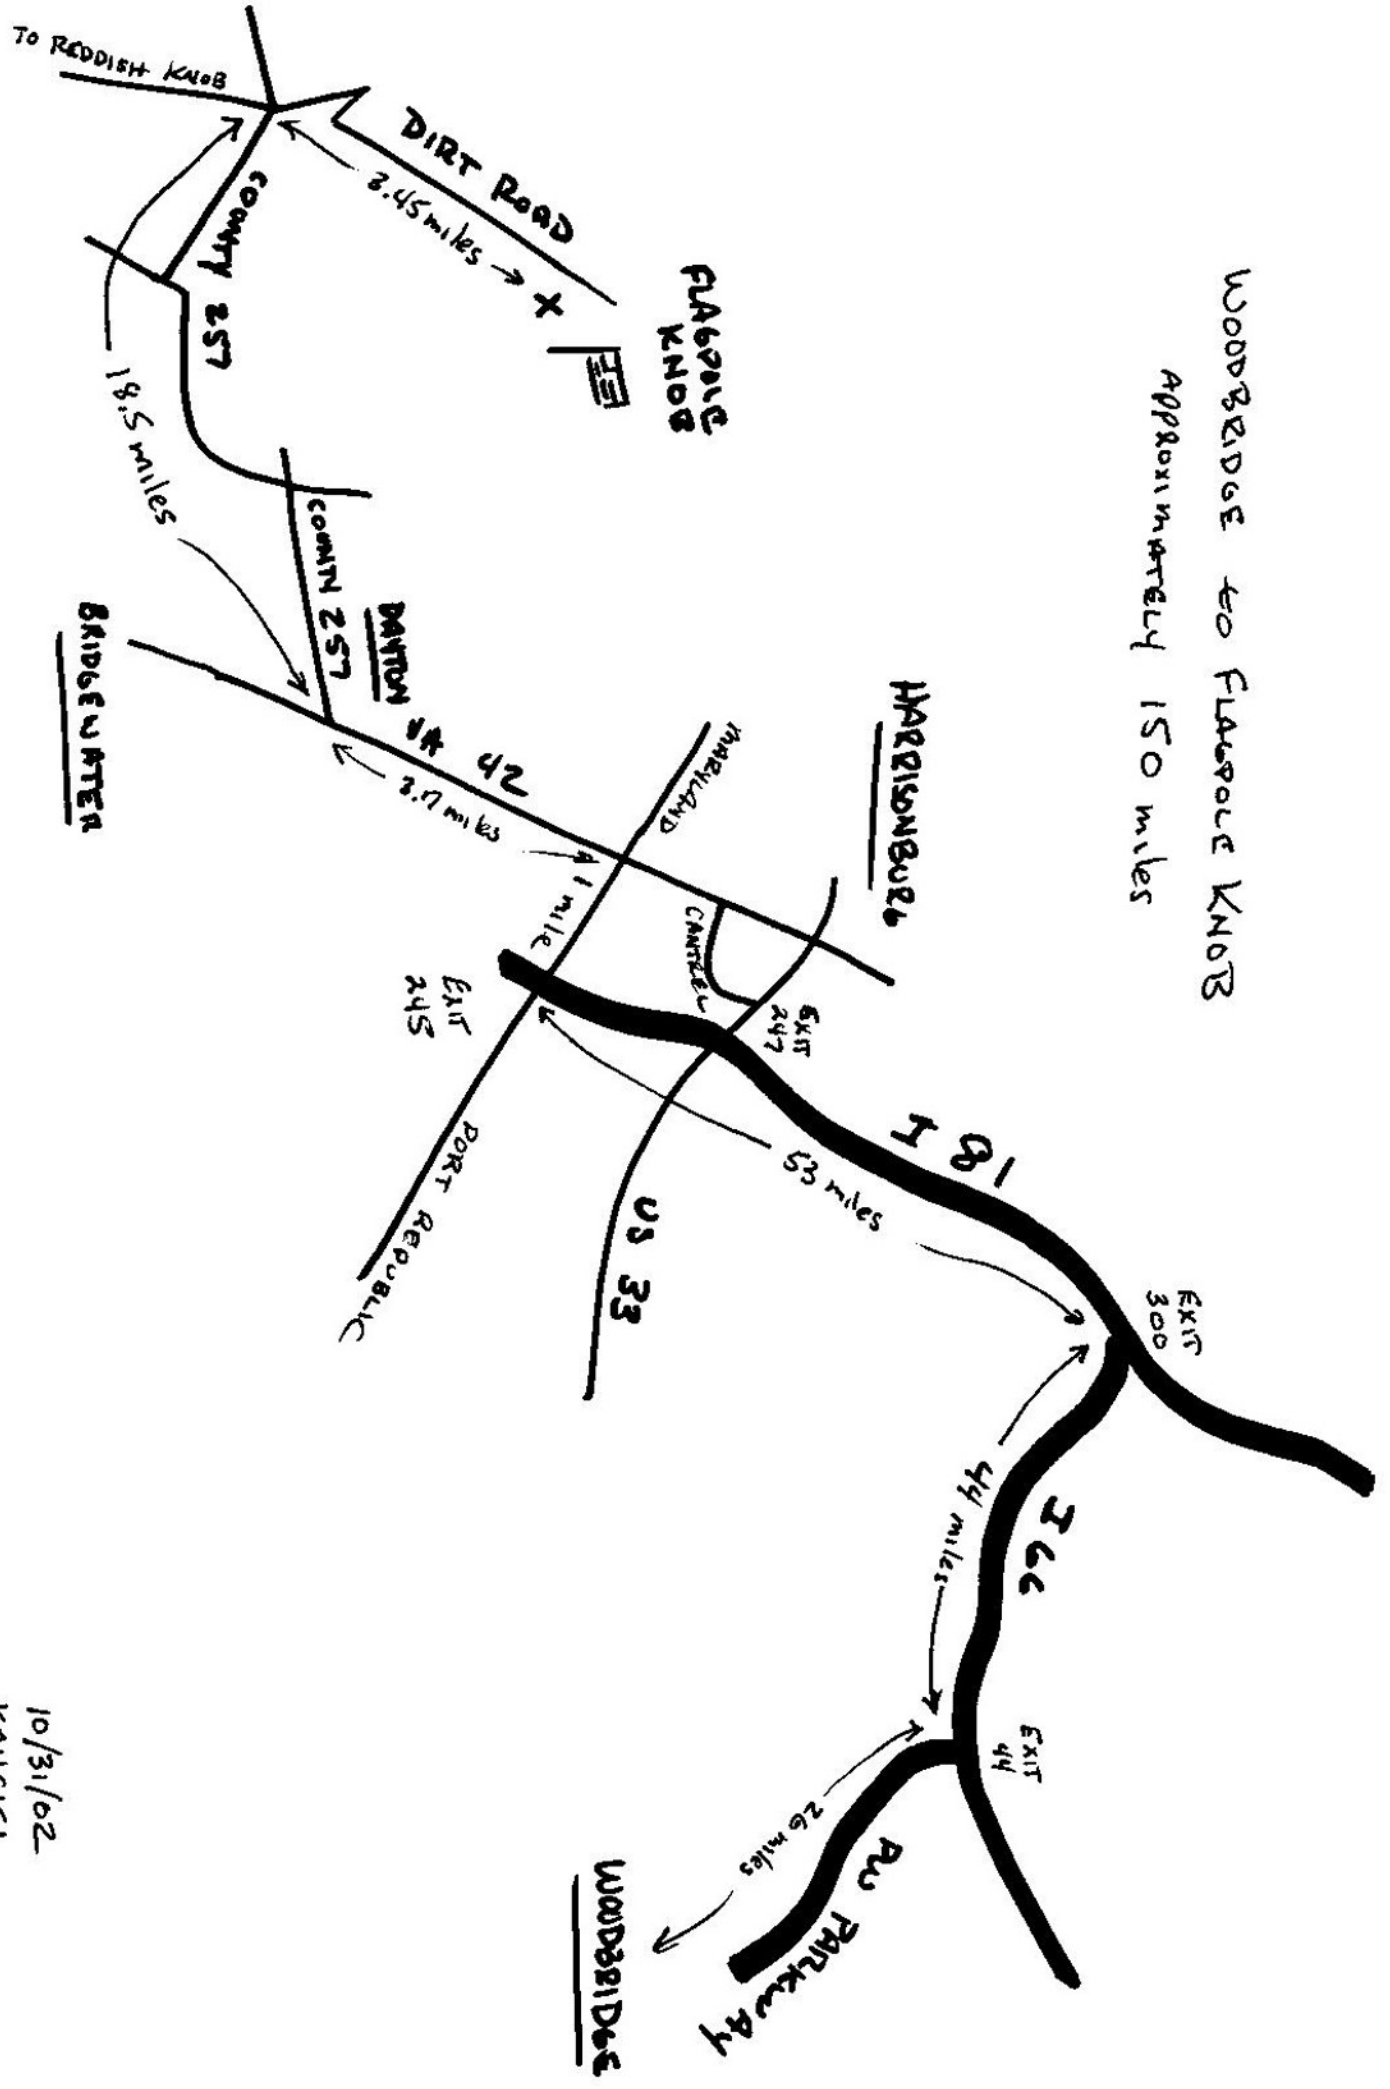

WOODBRIDGE to FLABOIE KNOB
Approximately 150 miles

10/31/02
KACCI